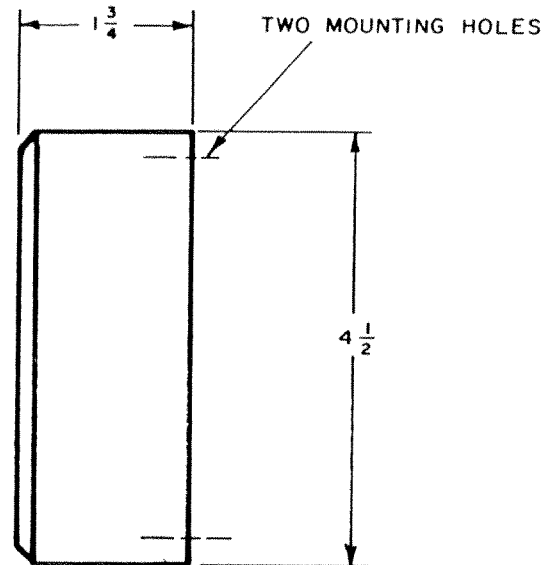

STAINLESS STEEL TOUCH PLATE

PLASTIC ELECTRICAL BOX

THREE CONDUCTOR CABLE (12' LONG)

	POWER ACCESS CORPORATION	
	TOUCH CONTROL - SURFACE	
3/91		MODEL 4444S